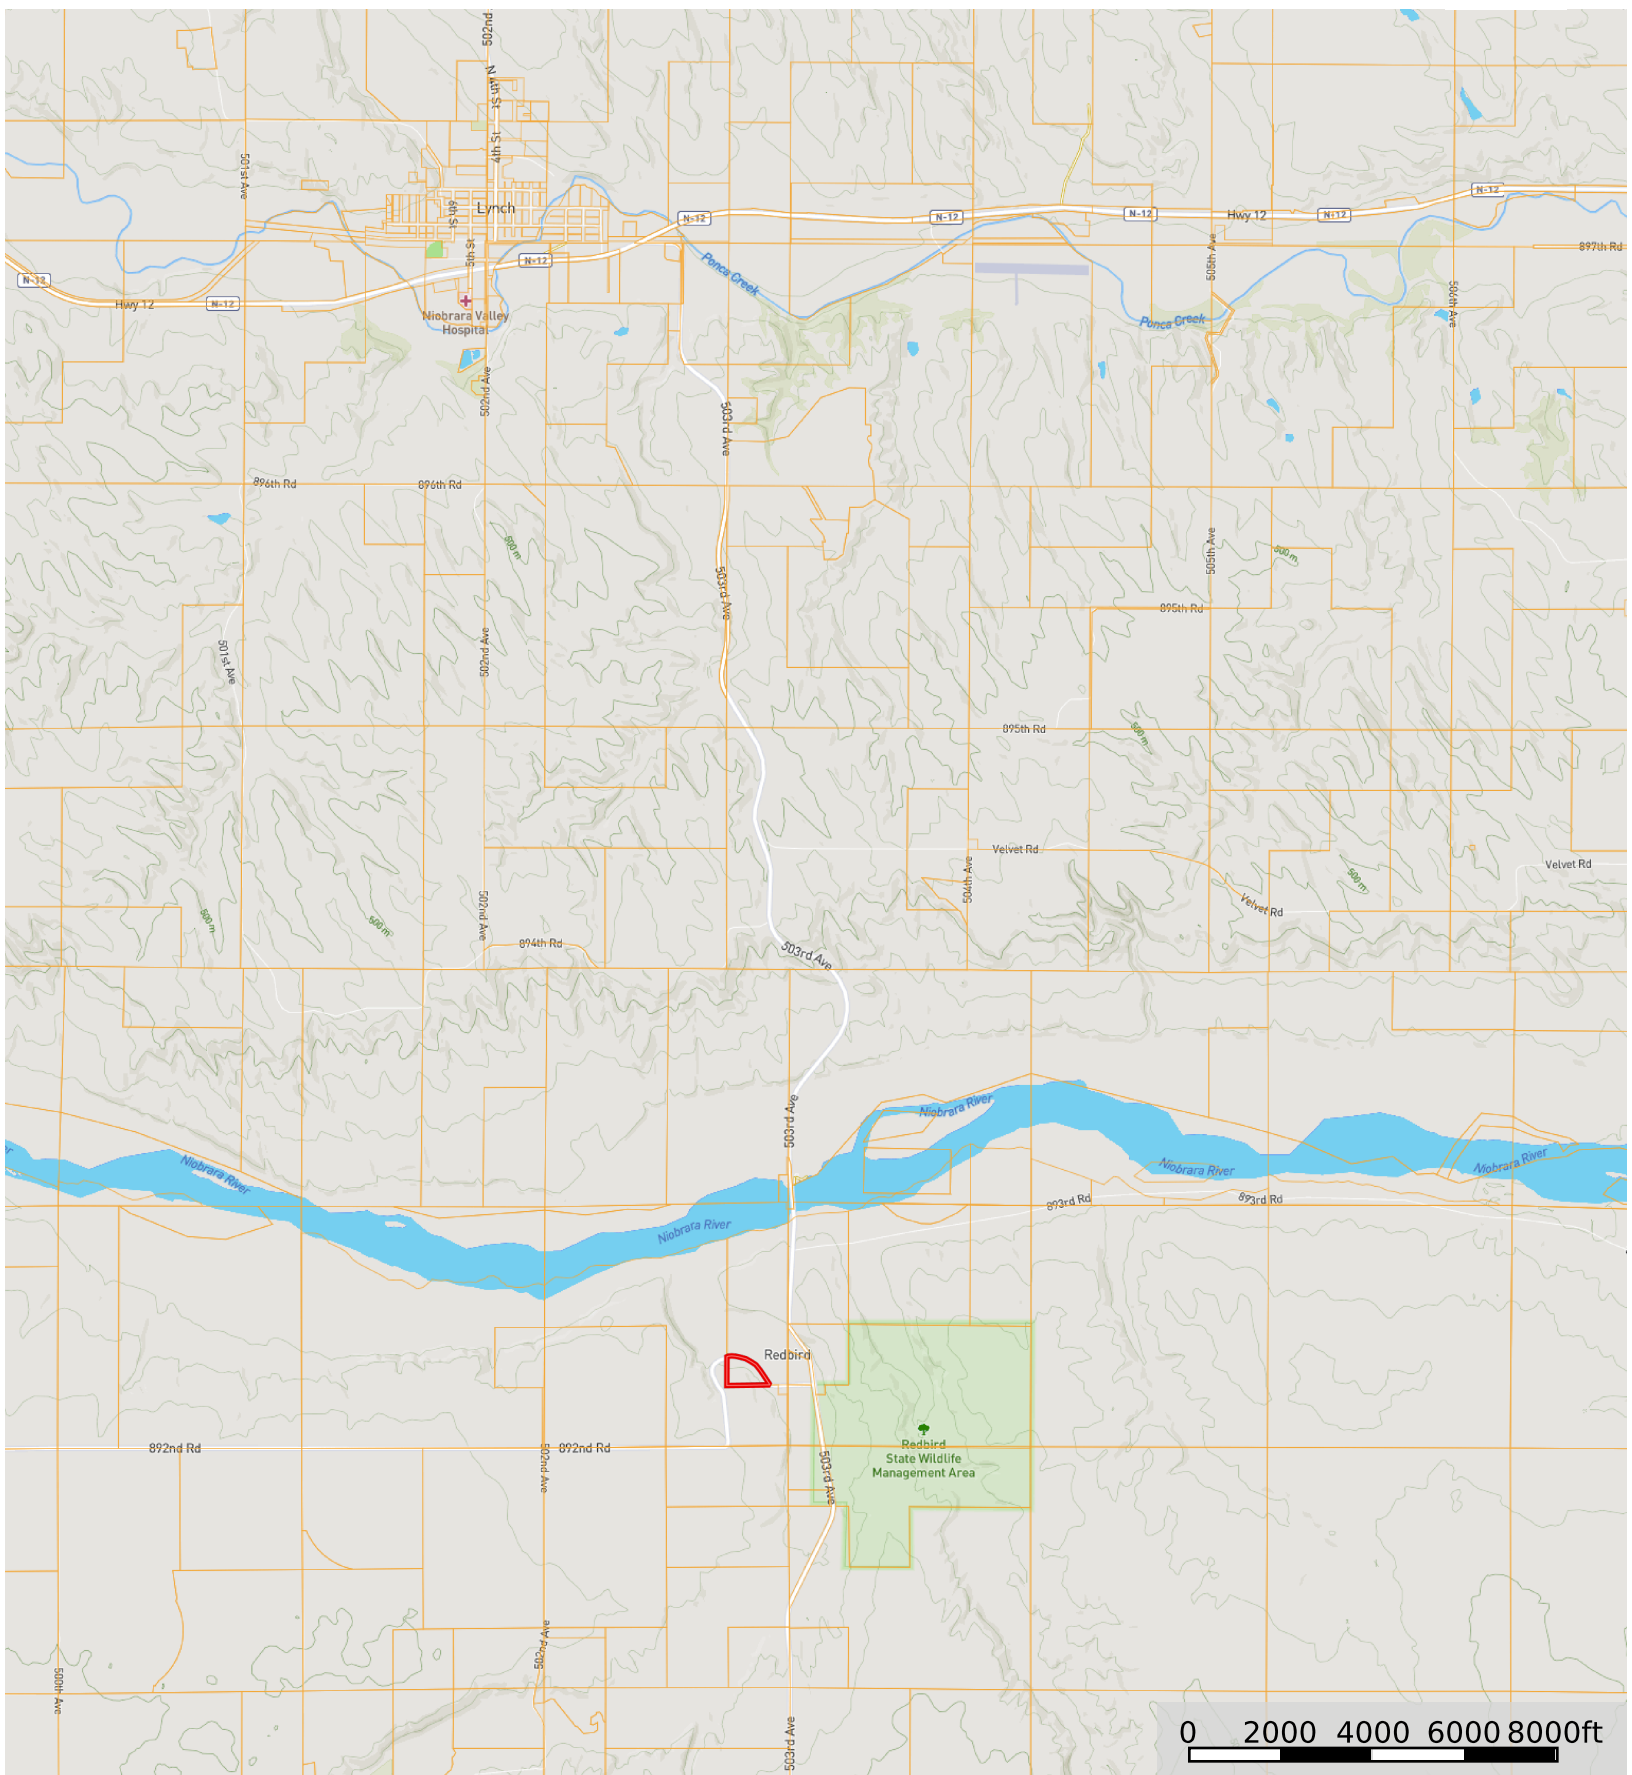

10 +/- Acres, Holt County, Nebraska

Nebraska, AC +/-

 Boundary